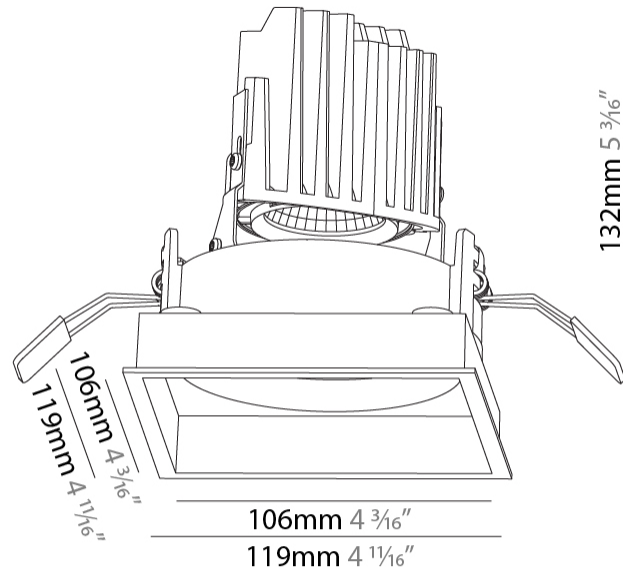

PHYSICAL

Shape: Square
Length (mm): 119
Length (in): 4 11/16
Width (mm): 119
Width (in): 4 11/16
Depth (mm): 132
Depth (in): 5 3/16
Ceiling Thickness (mm): 10 / 12.5 / 15
Ceiling Thickness (in): 3/8 or 1/2 or 9/16
Min. Recessing Depth (mm): 150
Min. Recessing Depth (in): 5 7/8
Light Distribution: Adjustable / Downlight
Weight (kg): 0.542
Weight (lbs): 1.2
Fixture Finish: SSR / BKV / CWI / CRY / HAB / LAG / UFT / ITA / RUA / RUR / MIC / FTG / MYG / TWT / LOD / PUS / FRO / FUP / KIA / POP / BLS / SPG / MEY / GOH / GUM / CHC / COM / ABZ / JAG / OBR / MOS / ROR
Fixture Material: Aluminum Die Cast
Cut-out Measurements: 114mm / 4 1/2" x 114mm / 4 1/2"

ELECTRICAL

Lamp Type: LED
Input Wattage (W): 16.5
Total Output Wattage (W): 14
Dimming: Tri-Mode (Non-Dimming and Phase Dimming (120Vac only) and 0-10V Dimming)
Driver Included: No
Driver Location: Recessed Housing
Driver Type: Constant Current - Universal
Driver Class: Class 2
Housing: See components
Input Voltage (V): 120 - 277
Constant Current (MA): 500

LED

Number of LEDs: 1
Color Temperature (°K): 2700 / 3000 / 3500 / 4000
Max. Delivered Lumen (lm): 940 / 980 / 1029 / 1050
Nominal Lumen (lm): 1386 / 1438 / 1511 / 1542
CRI: >90 CRI
Lamp Life (hrs): 50000

OPTICAL

Reflector°: 20 / 40 / 60
Adjustability: Rotational 355°; Tilt 30°

RATINGS AND CERTIFICATIONS

Certified By: Certified for North American Standards
IP rating: IP20