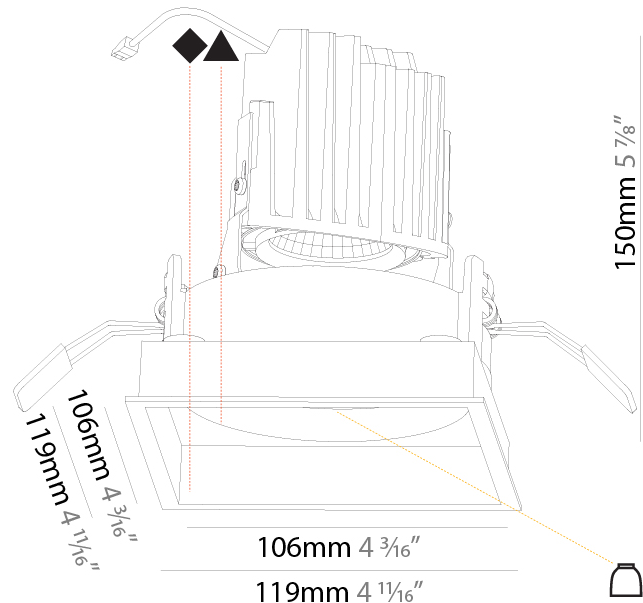

Series: Bioniq
Subseries: Bioniq Square Deep
Brand: Prolicht
Division: Architectural
Mounting Type: Recessed
Mounting Location: Ceiling
Subcategory: Downlight

PHYSICAL

Shape: Square
Length (mm): 119
Length (in): 4 11/16
Width (mm): 119
Width (in): 4 11/16
Depth (mm): 150
Depth (in): 5 7/8
Ceiling Thickness (mm): 10 / 12.5 / 15
Ceiling Thickness (in): 3/8 or 1/2 or 9/16
Min. Recessing Depth (mm): 170
Min. Recessing Depth (in): 6 11/16
Light Distribution: Downlight
Weight (kg): 0.626
Weight (lbs): 1.38
Fixture Finish: SSR / BKV / CWI / CRY / HAB / LAG / UFT / ITA / RUA / RUR / MIC / FTG / MYG / TWT / LOD / PUS / FRO / FUP / KIA / POP / BLS / SPG / MEY / GOH / GUM / CHC / COM / ABZ / JAG / OBR / MOS / ROR
Fixture Material: Aluminum Die Cast
Cut-out Measurements: 114mm / 4 1/2" x 114mm / 4 1/2"

ELECTRICAL

Lamp Type: LED (Zhaga Standard)
Input Wattage (W): 16.5
Total Output Wattage (W): 14
Dimming: Tri-Mode (Non-Dimming and Phase Dimming (120Vac only) and 0-10V Dimming)
Driver Included: No
Driver Location: Recessed Housing
Driver Type: Constant Current - Universal
Driver Class: Class 2
Input Voltage (V): 120 - 277
Constant Current (MA): 500

LED

Number of LEDs: 1
Color Temperature (°K): 2700 / 3000 / 3500 / 4000
Max. Delivered Lumen (lm): 940 / 980 / 1029 / 1050
Nominal Lumen (lm): 1386 / 1438 / 1511 / 1542
CRI: >90 CRI

OPTICAL

Reflector: 20 / 40 / 60

RATINGS AND CERTIFICATIONS

Certified By: Certified for North American Standards
IP rating: IP20