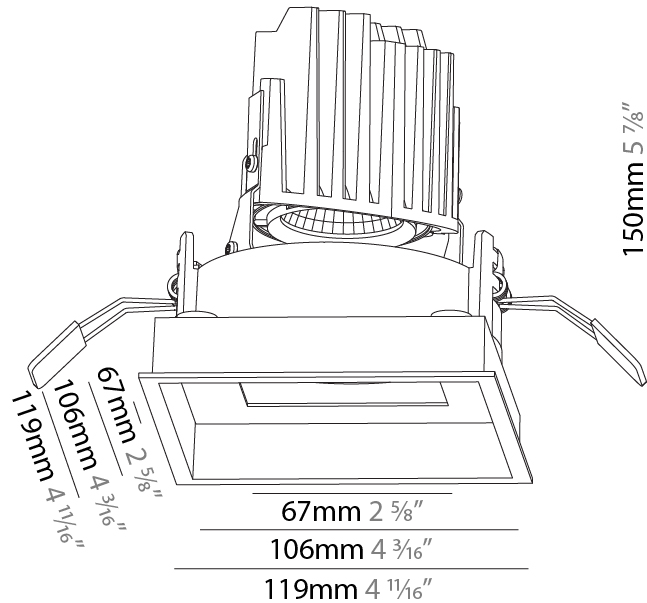

PHYSICAL

Shape: Square
Length (mm): 119
Length (in): 4 11/16
Width (mm): 119
Width (in): 4 11/16
Depth (mm): 150
Depth (in): 5 7/8
Ceiling Thickness (mm): 10 / 12.5 / 15
Ceiling Thickness (in): 3/8 or 1/2 or 9/16
Min. Recessing Depth (mm): 170
Min. Recessing Depth (in): 6 11/16
Light Distribution: Downlight
Weight (kg): 0.69
Weight (lbs): 1.5
Fixture Finish: SSR / BKV / CWI / CRY / HAB / LAG / UFT / ITA / RUA / RUR / MIC / FTG / MYG / TWT / LOD / PUS / FRO / FUP / KIA / POP / BLS / SPG / MEY / GOH / GUM / CHC / COM / ABZ / JAG / OBR / MOS / ROR
Fixture Material: Aluminum Die Cast
Cut-out Measurements: 114mm / 4 1/2" x 114mm / 4 1/2"

ELECTRICAL

Lamp Type: LED (Zhaga Standard)
Input Wattage (W): 16.5
Total Output Wattage (W): 14
Dimming: Tri-Mode (Non-Dimming and Phase Dimming (120Vac only) and 0-10V Dimming)
Driver Included: No
Driver Location: Recessed Housing
Driver Type: Constant Current - Universal
Driver Class: Class 2
Input Voltage (V): 120 - 277
Constant Current (MA): 350

LED

Number of LEDs: 1
Color Temperature (°K): 2700 / 3000 / 3500 / 4000
Max. Delivered Lumen (lm): 940 / 980 / 1029 / 1050
Nominal Lumen (lm): 1386 / 1438 / 1511 / 1542
CRI: >90 CRI
Lamp Life (hrs): 50000

OPTICAL

Reflector: 20 / 40 / 60

RATINGS AND CERTIFICATIONS

Certified By: Certified for North American Standards
IP rating: IP20