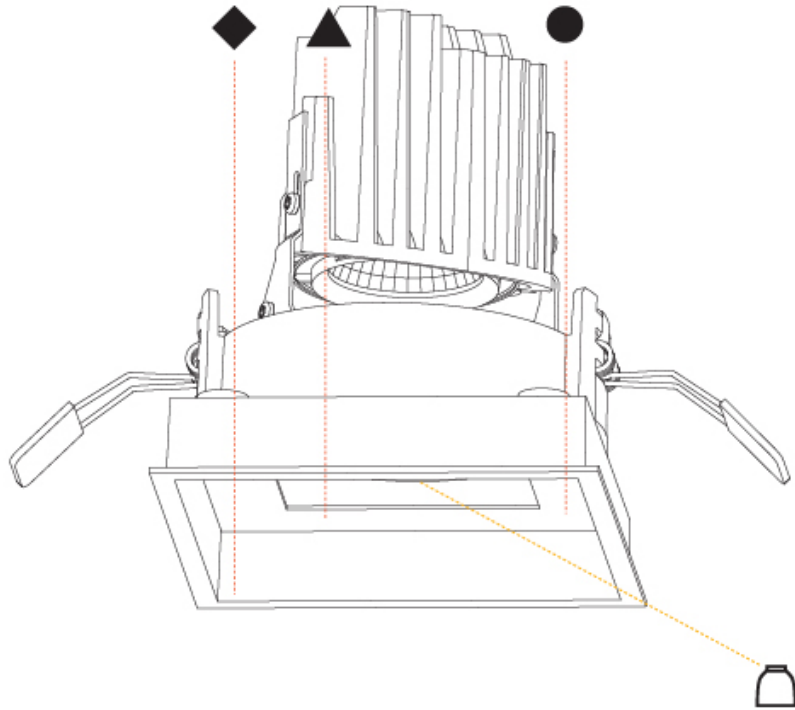

BIONIQ SQUARE DEEP COMFORT RECESSED

A35371-

For Color / Finish Chart & Symbology see Appendix or product page downloadable area.

	27K	35K	30K	40K	°K
Color Temperature	2700K	3500K	3000K	4000K	
Reflector	20	40	60		
	20°	40°	60°		

ORDER-EXAMPLE: **◆ ▲ ● °K**
L3XXXX- 02 02 02 30K 20
Black Black Black 3000K 20°