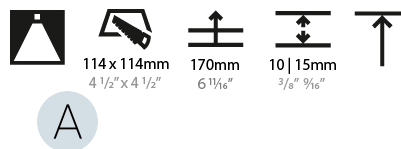

Series: Bioniq
Subseries: Bioniq Square Deep
Brand: Prolicht
Division: Architectural
Mounting Type: Recessed
Mounting Location: Ceiling
Subcategory: Downlight

PHYSICAL

Shape: Square
Length (mm): 119
Length (in): 4 11/16
Width (mm): 119
Width (in): 4 11/16
Depth (mm): 150
Depth (in): 5 7/8
Ceiling Thickness (mm): 10 / 12.5 / 15
Ceiling Thickness (in): 3/8 or 1/2 or 9/16
Min. Recessing Depth (mm): 170
Min. Recessing Depth (in): 6 11/16
Light Distribution: Downlight
Weight (kg): 0.626
Weight (lbs): 1.38
Fixture Finish: SSR / BKV / CWI / CRY / HAB / LAG / UFT / ITA / RUA / RUR / MIC / FTG / MYG / TWT / LOD / PUS / FRO / FUP / KIA / POP / BLS / SPG / MEY / GOH / GUM / CHC / COM / ABZ / JAG / OBR / MOS / ROR
Fixture Material: Aluminum Die Cast
Cut-out Measurements: 114mm / 4 1/2" x 114mm / 4 1/2"

ELECTRICAL

Lamp Type: LED (Zhaga Standard)
Input Wattage (W): 16.5
Total Output Wattage (W): 14
Dimming: Tri-Mode (Non-Dimming and Phase Dimming (120Vac only) and 0-10V Dimming)
Driver Included: No
Driver Location: Recessed Housing
Driver Type: Constant Current - Universal
Driver Class: Class 2
Input Voltage (V): 120 - 277
Constant Current (MA): 500

LED

Number of LEDs: 1
Color Temperature (°K): 2700 / 3000 / 3500 / 4000
Max. Delivered Lumen (lm): 940 / 980 / 1029 / 1050
Nominal Lumen (lm): 1386 / 1438 / 1511 / 1542
CRI: >90 CRI

OPTICAL

Reflector: 20 / 40 / 60

RATINGS AND CERTIFICATIONS

Certified By: Certified for North American Standards
IP rating: IP20